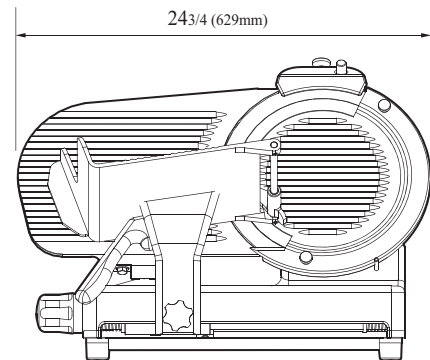

Slicer - Light Duty

Light Duty
Economy Slicers

Model : GS-12LD

ELECTRICAL DATA	
Motor	1/2HP • 1PH • 115V • 60Hz
DIMENSIONAL DATA	
Diameter of Knife	12
Cut Thickness	Max slice thickness
	7/16 thick
Ext. Length Overall in.	24³/₄ (629mm)
Ext. Depth Overall in.	20⁷/₈ (531mm)
Ext. Height Overall in.	18¹/₂ (470mm)
Gross Weight lbs.	60
Net Weight lbs.	54

Design and specifications subject to change without notice.
Actual shipping weight may differ due to extra packing materials for product protection.

■ **WARRANTY : 1 Year Parts and Labor Warranty**

PLAN VIEW

(unit : inch)

FRONT VIEW