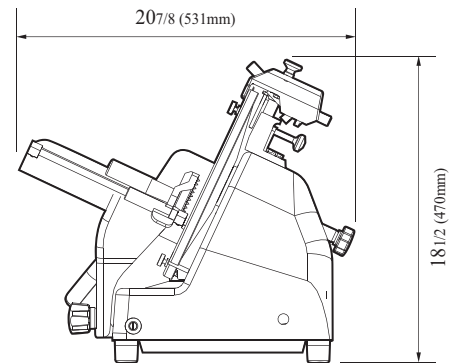

Model	HP	Diameter of Knife (inches)	Crated Weight (lbs.)	L x D x H (inches)
GS-12LD	1/2	12	60	24³/₄ x 20⁷/₈ x 18¹/₂

Slicer - Light Duty

Light Duty
Economy Slicers

Model : GS-12LD

ELECTRICAL DATA	
Motor	1/2HP • 1PH • 115V • 60Hz
DIMENSIONAL DATA	
Diameter of Knife	12
Cut Thickness	Max slice thickness
	7/16 thick
Ext. Length Overall in.	24 ³ / ₄ (629mm)
Ext. Depth Overall in.	20 ⁷ / ₈ (531mm)
Ext. Height Overall in.	18 ¹ / ₂ (470mm)
Gross Weight lbs.	60
Net Weight lbs.	54

(unit : inch)

FRONT VIEW

SIDE VIEW

Ver.201401

■ Turbo Air : 800-627-0032 ■ GK : 800-500-3519
■ Warranty : 800-381-7770 ■ AC : 888-900-1002

REFRIGERATOR MANUFACTURER
Turbo air

GERMAN KNIFE

RADIANCE