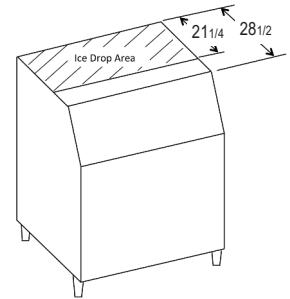

Model Number	AHRI-Rated Storage Capacity*	Cubic Volume cu ft	Exterior Dimensions W x D x H**	Shipping Weight
B-250PF	230 lbs.	10.30 ft ³	30" x 32 1/2" x 33 3/8"	130 lbs.
B(D)-300PF/SF	260 lbs.	11.51 ft ³	22" x 32 1/2" x 46"	135 lbs.
B(D)-500PF/SF	360 lbs.	16.33 ft ³	30" x 32 1/2" x 46"	155 lbs.
B-700PF/SF	550 lbs.	24.77 ft ³	44" x 32 1/2" x 46"	200 lbs.
B-800PF/SF	600 lbs.	27.18 ft ³	48" x 32 1/2" x 46"	210 lbs.
B-900PF/SF	660 lbs.	29.59 ft ³	52" x 32 1/2" x 46"	220 lbs.

BD Bins fit 24" - 24 1/2" deep ice machine without Top Kit extension.
 BD-300SF/PF: KMD-410M, KMS-822M, FD-650M-C, FD-1001M-C
 BD500SF/PF: KMD-460M, KMD-530, KMD-850, FD-650M-C

* Any KMS or FD on bin need Top Kit Extension:
 - HS-2129 - for use with B-500 bins
 - HS-2130 - for use with B-700 bins
 - HS-2131 - for use with B-800 bins
 - HS-2132 - for use with B-900 bins

B-250PF

22 x 32 1/2 x 33 3/8
W x D x H

**B BINS
Top View**

**BD BINS
Top View**

**B-300PF/SF
BD-300PF/SF**

22 x 32 1/2 x 46
W x D x H

**B-500PF/SF
BD-500PF/SF**

30 x 32 1/2 x 46
W x D x H