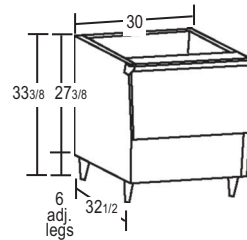

BD Bins fit 24" - 24 1/2" deep ice machine without Top Kit extension.
BD-300SF/PF: KMD-410M, KMS-822M, FD-650M-C, FD-1001M-C
BD500SF/PF: KMD-460M, KMD-530, KMD-850, FD-650M-C

* Any KMS or FD on bin need Top Kit Extension:
- HS-2129 - for use with B-500 bins
- HS-2130 - for use with B-700 bins
- HS-2131 - for use with B-800 bins
- HS-2132 - for use with B-900 bins

B-250PF

22 x 32 1/2 x 33 3/8
W x D x H