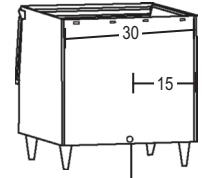

BD Bins fit 24" - 24 1/2" deep ice machine without Top Kit extension.
BD-300SF/PF: KMD-410M, KMS-822M, FD-650M-C, FD-1001M-C
BD500SF/PF: KMD-460M, KMD-530, KMD-850, FD-650M-C

* Any KMS or FD on bin need Top Kit Extension:
- HS-2129 - for use with B-500 bins
- HS-2130 - for use with B-700 bins
- HS-2131 - for use with B-800 bins
- HS-2132 - for use with B-900 bins

B-250PF

22 x 32 1/2 x 33 3/8
W x D x H