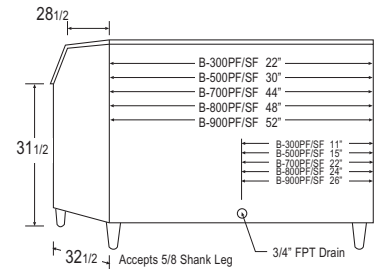

Model Number	AHRI-Rated Storage Capacity*	Cubic Volume cu ft	Exterior Dimensions W x D x H**	Shipping Weight
B-250PF	230 lbs.	10.30 ft ³	30" x 32 1/2" x 33 3/8"	130 lbs.
B(D)-300PF/SF	260 lbs.	11.51 ft ³	22" x 32 1/2" x 46"	135 lbs.
B(D)-500PF/SF	360 lbs.	16.33 ft ³	30" x 32 1/2" x 46"	155 lbs.
B-700PF/SF	550 lbs.	24.77 ft ³	44" x 32 1/2" x 46"	200 lbs.
B-800PF/SF	600 lbs.	27.18 ft ³	48" x 32 1/2" x 46"	210 lbs.
B-900PF/SF	660 lbs.	29.59 ft ³	52" x 32 1/2" x 46"	220 lbs.

Bin	22" Width KM-340M KM-515M KM-600M KM-650M F-450M F-801M F-1001M	22" Width KMD-410M KMS-822M FD-650M-C FD-1001M-C	30" Width KM-901M KM-1100M KM-1340M KM-1601M KML Series F-1501M F-2001M	30" Width KMD-460M KMD-530M KMD-850M KMD-901MRH KMD-901MWH KMS-1401M* KMS-2000M*	44" Width 2 KM-340M 2 KM-515M 2 KM-600M 2 KM-650M 2 F-450M 2 F-801M 2 F-1001M	44" Width 2 KMD-410M 2 KMS-822M 2 FD-650M-C 2 FD-1001M-C	48" Width KM-1301S KM-1400S KM-1601S KM-1900S KM-2100S KM-2500S
22" Width B-300PF/SF	NO TOP KIT NEEDED	N/A	N/A	N/A	N/A	N/A	N/A
30" Width B-250PF B-500PF/SF	NEED HS-2033	NEED HS-2033 & HS-2129	NO TOP KIT NEEDED	(B-250PF/SF) NEED HS-2129 (B-500PF/SF) No Top Kit Needed	N/A	N/A	N/A
44" Width B-700PF/SF	NEED HS-2035	NEED HS-2035 & HS-2130	NEED HS-2034	NEED HS-2034 & HS-2130	NO TOP KIT NEEDED	NEED HS-2130	N/A
48" Width B-800PF/SF	NEED HS-2035 & HS-2032	NEED HS-2035 & HS-2032/2131	NEED HS-2034 & HS-2032	NEED HS-2131 & HS-2034/2032	NEED HS-2032	NEED HS-2032 & HS-2131	NO TOP KIT NEEDED
52" Width B-900PF/SF	NEED HS-2035 & HS-2033	NEED HS-2035 & HS-2033/2132	NEED HS-2035	NEED HS-2132 & HS-2035	NEED HS-2033	NEED HS-2033 & HS-2132	NEED HS-2032

B-250PF

22 x 32 1/2 x 33 3/8
W x D x H

**B BINS
Top View**

**BD BINS
Top View**

**B-300PF/SF
BD-300PF/SF**

22 x 32 1/2 x 46
W x D x H

**B-500PF/SF
BD-500PF/SF**

30 x 32 1/2 x 46
W x D x H