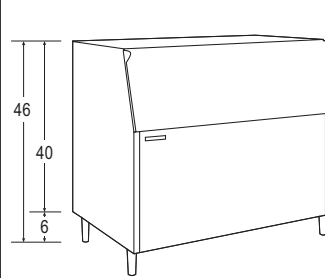

**B BINS
Top View**