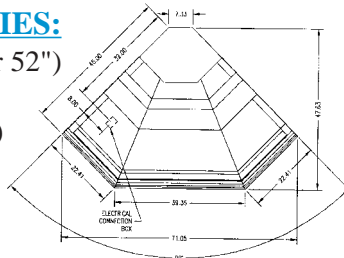

TOP VIEW
SQROC90

TOP VIEW
SQROC90SS

TOP VIEW
SQRIC90

TOP VIEW
SQRIC90SS

TOP VIEW
SQROC45R

TOP VIEW
SQROC45SSR

SPECIFICATIONS:

Model	*Dimensions			Self-Contained 120/60/1	Remote 120/60/1
	L	W	H		
SQROC90	47 3/4"	x 71 1/2"	x 48"	1/2 HP - 11.5 AMPS	6 AMPS
SQROC90SS	47 3/4"	x 71 1/2"	x 32 1/4"	1/2 HP - 11.5 AMPS	6 AMPS
SQRIC90	53 3/4"	x 90 1/4"	x 48"	1/2 HP - 13.8 AMPS	7 AMPS
SQRIC90SS	53 1/2"	x 90 1/4"	x 32 1/4"	1/2 HP - 13.8 AMPS	7 AMPS
SQROC45R	50 1/4"	x 41 1/2"	x 48"	-	6 AMPS
SQROC45SSR	50 1/4"	x 41 1/2"	x 32 1/4"	-	6 AMPS
SQRIC45	53 1/2"	x 57"	x 48"	1/2 HP - 11.5 AMPS	6 AMPS
SQRIC45SS	53"	x 57"	x 32 1/4"	1/2 HP - 11.5 AMPS	6 AMPS