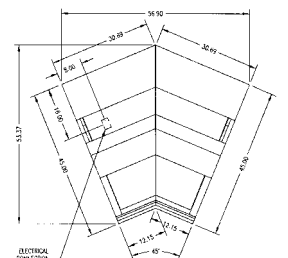

TOP VIEW
SQROC90

TOP VIEW
SQROC90SS

TOP VIEW
SQRIC90

TOP VIEW
SQRIC90SS

TOP VIEW
SQROC45R

TOP VIEW
SQROC45SSR

SPECIFICATIONS:

Model	*Dimensions			Self-Contained 120/60/1	Remote 120/60/1
	L	W	H		
SQROC90	47 3/4"	x 71 1/2"	x 48"	1/2 HP - 11.5 AMPS	6 AMPS
SQROC90SS	47 3/4"	x 71 1/2"	x 32 1/4"	1/2 HP - 11.5 AMPS	6 AMPS
SQRIC90	53 3/4"	x 90 1/4"	x 48"	1/2 HP - 13.8 AMPS	7 AMPS
SQRIC90SS	53 1/2"	x 90 1/4"	x 32 1/4"	1/2 HP - 13.8 AMPS	7 AMPS
SQROC45R	50 1/4"	x 41 1/2"	x 48"	-	6 AMPS
SQROC45SSR	50 1/4"	x 41 1/2"	x 32 1/4"	-	6 AMPS
SQRIC45	53 1/2"	x 57"	x 48"	1/2 HP - 11.5 AMPS	6 AMPS
SQRIC45SS	53"	x 57"	x 32 1/4"	1/2 HP - 11.5 AMPS	6 AMPS

TOP VIEW
SQRIC45

TOP VIEW
SQRIC45SS

SIDE VIEW
Service Case

SIDE VIEW
Self-Serve Case

- *Without decorative end panel.
- Outside 45° corners.
- **When ordering, specify case line-up and pedestal or panel design.**
- Cases are designed to operate in a maximum environment of 75° ambient and 55% relative humidity.
- Due to continuing engineering improvements, specifications are subject to change without notice.