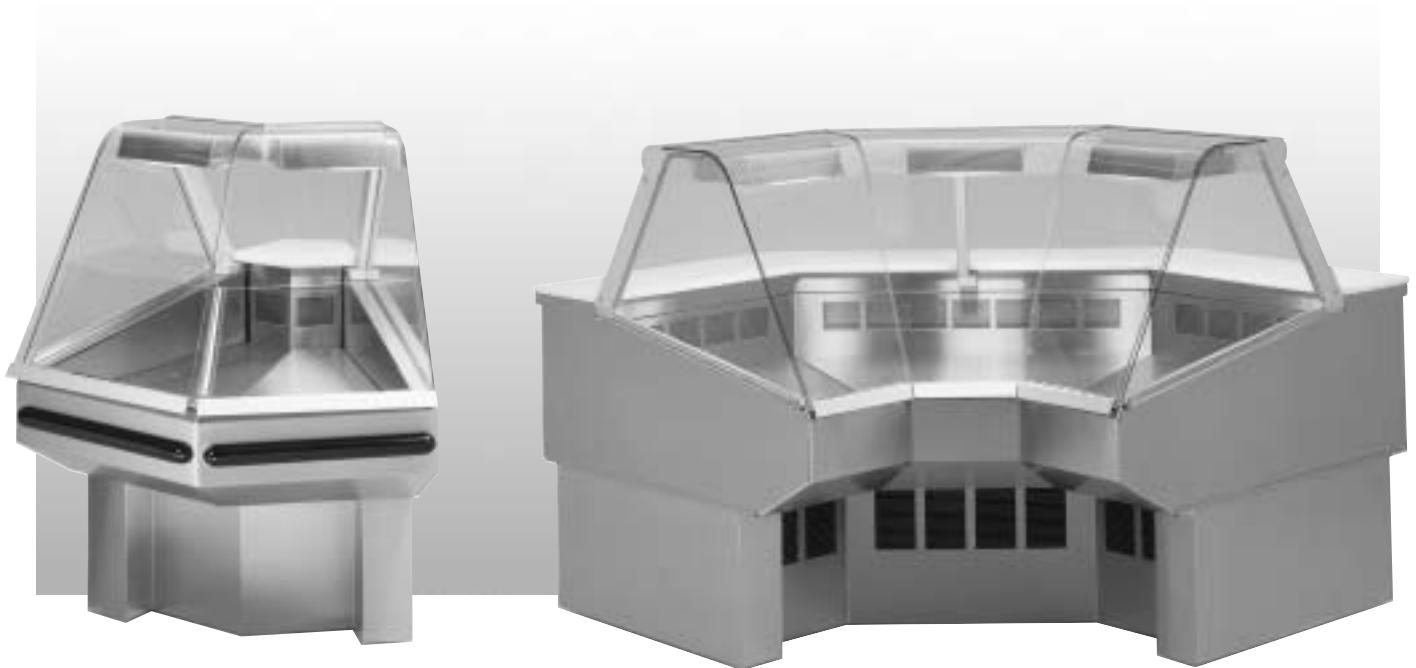

||| a Standex company

Item _____

**SQ MARKET DELI
REFRIGERATED
CORNER CASES
SERVICE AND SELF-SERVE**

MODEL	SQROC90	SQROC45R
	SQROC90SS	SQROC45SSR
	SQRIC90	SQRIC45
	SQRIC90SS	SQRIC45SS

Market Deli. The low-profile merchandiser that provides solutions to your fresh food merchandising needs. Corner Cases are available in 45° and 90°, inside and outside, service and self-serve. Designed for continuous case line-ups without middle end glass.

STANDARD FEATURES

- Lift-up pneumatic, cylinder-assisted curved front glass.
- Four-point leveling system.
- Rear work counter.
- Octron case lighting.
- Pedestal or panel base design.
- Tempered front and end glass.
- Stainless steel interior and exterior finish.
- Solid-state controls.
- Condensate evaporator provided on self-contained systems. Remote refrigeration available.
- Average case temperature of 36° to 38° F is maintained.
- Oversized coil and low-velocity fan system maintains product freshness and high humidity.
- Coated evaporator coil.
- UL & UL Sanitation Listed.
- Designed for continuous line-ups.

SQ MARKET DELI™

REFRIGERATED CORNER CASES

OPTIONAL ACCESSORIES:

- * Special Case Height (50" or 52")
- * Front Bumper Rail (Black, White, Green, Gray)
- * Reflective End Glass (Service Case Only)
- * Remote Refrigeration
- * Scale Stand
- * Top Service Shelf (Service Case Only)
- * Humidity Control (Service Case Only)
- * Accent Base Light
- * Slicer Stand
- * Promolux Lighting
- * Non-Glare Glass
- * Mezzanine Shelf, Lighted (For Non-Refrigerated Product – Service Case Only)