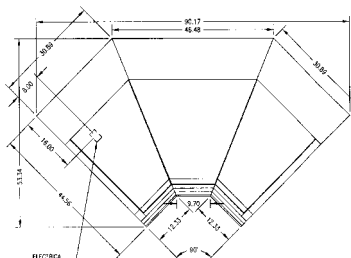

TOP VIEW
SQROC90

TOP VIEW
SQROC90SS

TOP VIEW
SQRIC90

TOP VIEW
SQRIC90SS

TOP VIEW
SQROC45R

TOP VIEW
SQROC45SSR

SPECIFICATIONS:

Model	*Dimensions			Self-Contained 120/60/1	Remote 120/60/1
	L	W	H		
SQROC90	47 3/4"	x 71 1/2"	x 48"	1/2 HP - 11.5 AMPS	6 AMPS
SQROC90SS	47 3/4"	x 71 1/2"	x 32 1/4"	1/2 HP - 11.5 AMPS	6 AMPS
SQRIC90	53 3/4"	x 90 1/4"	x 48"	1/2 HP - 13.8 AMPS	7 AMPS
SQRIC90SS	53 1/2"	x 90 1/4"	x 32 1/4"	1/2 HP - 13.8 AMPS	7 AMPS
SQROC45R	50 1/4"	x 41 1/2"	x 48"	-	6 AMPS
SQROC45SSR	50 1/4"	x 41 1/2"	x 32 1/4"	-	6 AMPS
SQRIC45	53 1/2"	x 57"	x 48"	1/2 HP - 11.5 AMPS	6 AMPS
SQRIC45SS	53"	x 57"	x 32 1/4"	1/2 HP - 11.5 AMPS	6 AMPS

TOP VIEW
SQRIC45

TOP VIEW
SQRIC45SS

SIDE VIEW
Service Case

SIDE VIEW
Self-Serve Case

- *Without decorative end panel.
- Outside 45° corners.
- **When ordering, specify case line-up and pedestal or panel design.**
- Cases are designed to operate in a maximum environment of 75° ambient and 55% relative humidity.
- Due to continuing engineering improvements, specifications are subject to change without notice.