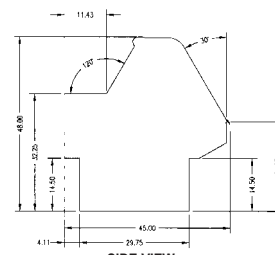

TOP VIEW
SQROC90

TOP VIEW
SQROC90SS

TOP VIEW
SQRIC90

TOP VIEW
SQRIC90SS

TOP VIEW
SQROC45R

TOP VIEW
SQROC45SSR

SPECIFICATIONS:

Model	*Dimensions			Self-Contained 120/60/1	Remote 120/60/1
	L	W	H		
SQROC90	47 3/4"	x 71 1/2"	x 48"	1/2 HP - 11.5 AMPS	6 AMPS
SQROC90SS	47 3/4"	x 71 1/2"	x 32 1/4"	1/2 HP - 11.5 AMPS	6 AMPS
SQRIC90	53 3/4"	x 90 1/4"	x 48"	1/2 HP - 13.8 AMPS	7 AMPS
SQRIC90SS	53 1/2"	x 90 1/4"	x 32 1/4"	1/2 HP - 13.8 AMPS	7 AMPS
SQROC45R	50 1/4"	x 41 1/2"	x 48"	-	6 AMPS
SQROC45SSR	50 1/4"	x 41 1/2"	x 32 1/4"	-	6 AMPS
SQRIC45	53 1/2"	x 57"	x 48"	1/2 HP - 11.5 AMPS	6 AMPS
SQRIC45SS	53"	x 57"	x 32 1/4"	1/2 HP - 11.5 AMPS	6 AMPS

TOP VIEW
SQRIC45

TOP VIEW
SQRIC45SS

SIDE VIEW
Service Case

SIDE VIEW
Self-Serve Case

- *Without decorative end panel.
- Outside 45° corners.
- **When ordering, specify case line-up and pedestal or panel design.**
- Cases are designed to operate in a maximum environment of 75° ambient and 55% relative humidity.
- Due to continuing engineering improvements, specifications are subject to change without notice.