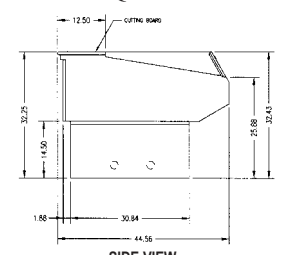

SIDE VIEW
Self-Serve Case

- *Without decorative end panel.
- Outside 45° corners.
- **When ordering, specify case line-up and pedestal or panel design.**
- Cases are designed to operate in a maximum environment of 75° ambient and 55% relative humidity.
- Due to continuing engineering improvements, specifications are subject to change without notice.

Look to Federal for Innovative Merchandising

Federal Industries
A Standex Company
215 Federal Avenue
Belleville WI 53508-0290
Phone: 800-356-4206
Fax: 608-424-3234
Email: geninfo@federalind.com
Web Site: www.federalind.com