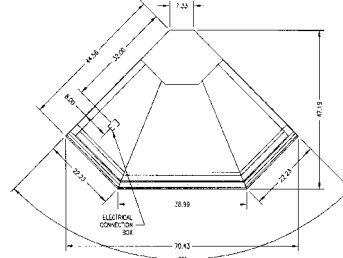

SQ MARKET DELI™

REFRIGERATED CORNER CASES

OPTIONAL ACCESSORIES:

- * Special Case Height (50" or 52")
- * Front Bumper Rail (Black, White, Green, Gray)
- * Reflective End Glass (Service Case Only)
- * Remote Refrigeration
- * Scale Stand
- * Top Service Shelf (Service Case Only)
- * Humidity Control (Service Case Only)
- * Accent Base Light
- * Slicer Stand
- * Promolux Lighting
- * Non-Glare Glass
- * Mezzanine Shelf, Lighted (For Non-Refrigerated Product – Service Case Only)

TOP VIEW
SQROC90

TOP VIEW
SQROC90SS

TOP VIEW
SQRIC90

TOP VIEW
SQRIC90SS

TOP VIEW
SQROC45R

TOP VIEW
SQROC45SSR

SPECIFICATIONS:

Model	*Dimensions			Self-Contained 120/60/1	Remote 120/60/1
	L	W	H		
SQROC90	47 3/4"	x 71 1/2"	x 48"	1/2 HP - 11.5 AMPS	6 AMPS
SQROC90SS	47 3/4"	x 71 1/2"	x 32 1/4"	1/2 HP - 11.5 AMPS	6 AMPS
SQRIC90	53 3/4"	x 90 1/4"	x 48"	1/2 HP - 13.8 AMPS	7 AMPS
SQRIC90SS	53 1/2"	x 90 1/4"	x 32 1/4"	1/2 HP - 13.8 AMPS	7 AMPS
SQROC45R	50 1/4"	x 41 1/2"	x 48"	-	6 AMPS
SQROC45SSR	50 1/4"	x 41 1/2"	x 32 1/4"	-	6 AMPS
SQRIC45	53 1/2"	x 57"	x 48"	1/2 HP - 11.5 AMPS	6 AMPS
SQRIC45SS	53"	x 57"	x 32 1/4"	1/2 HP - 11.5 AMPS	6 AMPS