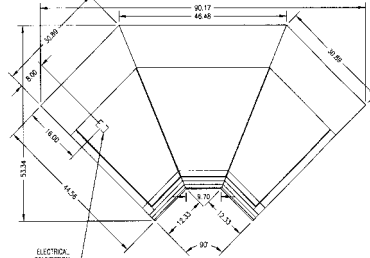

TOP VIEW
SQROC90

TOP VIEW
SQROC90SS

TOP VIEW
SQRIC90

TOP VIEW
SQRIC90SS

TOP VIEW
SQROC45R

TOP VIEW
SQROC45SSR

SPECIFICATIONS:

Model	*Dimensions			Self-Contained 120/60/1	Remote 120/60/1
	L	W	H		
SQROC90	47 3/4"	x 71 1/2"	x 48"	1/2 HP - 11.5 AMPS	6 AMPS
SQROC90SS	47 3/4"	x 71 1/2"	x 32 1/4"	1/2 HP - 11.5 AMPS	6 AMPS
SQRIC90	53 3/4"	x 90 1/4"	x 48"	1/2 HP - 13.8 AMPS	7 AMPS
SQRIC90SS	53 1/2"	x 90 1/4"	x 32 1/4"	1/2 HP - 13.8 AMPS	7 AMPS
SQROC45R	50 1/4"	x 41 1/2"	x 48"	-	6 AMPS
SQROC45SSR	50 1/4"	x 41 1/2"	x 32 1/4"	-	6 AMPS
SQRIC45	53 1/2"	x 57"	x 48"	1/2 HP - 11.5 AMPS	6 AMPS
SQRIC45SS	53"	x 57"	x 32 1/4"	1/2 HP - 11.5 AMPS	6 AMPS