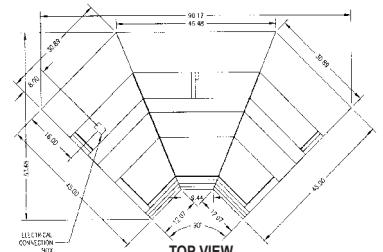

SQ MARKET DELI™

REFRIGERATED CORNER CASES

OPTIONAL ACCESSORIES:

- * Special Case Height (50" or 52")
- * Front Bumper Rail (Black, White, Green, Gray)
- * Reflective End Glass (Service Case Only)
- * Remote Refrigeration
- * Scale Stand
- * Top Service Shelf (Service Case Only)
- * Humidity Control (Service Case Only)
- * Accent Base Light
- * Slicer Stand
- * Promolux Lighting
- * Non-Glare Glass
- * Mezzanine Shelf, Lighted (For Non-Refrigerated Product – Service Case Only)

TOP VIEW
SQROC90

TOP VIEW
SQROC90SS

TOP VIEW
SQRIC90

TOP VIEW
SQRIC90SS

TOP VIEW
SQROC45R

TOP VIEW
SQROC45SSR

SPECIFICATIONS:

Model	*Dimensions			Self-Contained 120/60/1	Remote 120/60/1
	L	W	H		
SQROC90	47 3/4"	x 71 1/2"	x 48"	1/2 HP - 11.5 AMPS	6 AMPS
SQROC90SS	47 3/4"	x 71 1/2"	x 32 1/4"	1/2 HP - 11.5 AMPS	6 AMPS
SQRIC90	53 3/4"	x 90 1/4"	x 48"	1/2 HP - 13.8 AMPS	7 AMPS
SQRIC90SS	53 1/2"	x 90 1/4"	x 32 1/4"	1/2 HP - 13.8 AMPS	7 AMPS
SQROC45R	50 1/4"	x 41 1/2"	x 48"	-	6 AMPS
SQROC45SSR	50 1/4"	x 41 1/2"	x 32 1/4"	-	6 AMPS
SQRIC45	53 1/2"	x 57"	x 48"	1/2 HP - 11.5 AMPS	6 AMPS
SQRIC45SS	53"	x 57"	x 32 1/4"	1/2 HP - 11.5 AMPS	6 AMPS

TOP VIEW
SQRIC45

TOP VIEW
SQRIC45SS

SIDE VIEW
Service Case

SIDE VIEW
Self-Serve Case

- *Without decorative end panel.
- Outside 45° corners.
- **When ordering, specify case line-up and pedestal or panel design.**
- Cases are designed to operate in a maximum environment of 75° ambient and 55% relative humidity.
- Due to continuing engineering improvements, specifications are subject to change without notice.