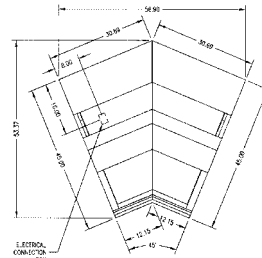

TOP VIEW
SQROC90

TOP VIEW
SQROC90SS

TOP VIEW
SQRIC90

TOP VIEW
SQRIC90SS

TOP VIEW
SQROC45R

TOP VIEW
SQROC45SSR

SPECIFICATIONS:

Model	*Dimensions			Self-Contained 120/60/1	Remote 120/60/1
	L	W	H		
SQROC90	47 3/4"	x 71 1/2"	x 48"	1/2 HP - 11.5 AMPS	6 AMPS
SQROC90SS	47 3/4"	x 71 1/2"	x 32 1/4"	1/2 HP - 11.5 AMPS	6 AMPS
SQRIC90	53 3/4"	x 90 1/4"	x 48"	1/2 HP - 13.8 AMPS	7 AMPS
SQRIC90SS	53 1/2"	x 90 1/4"	x 32 1/4"	1/2 HP - 13.8 AMPS	7 AMPS
SQROC45R	50 1/4"	x 41 1/2"	x 48"	-	6 AMPS
SQROC45SSR	50 1/4"	x 41 1/2"	x 32 1/4"	-	6 AMPS
SQRIC45	53 1/2"	x 57"	x 48"	1/2 HP - 11.5 AMPS	6 AMPS
SQRIC45SS	53"	x 57"	x 32 1/4"	1/2 HP - 11.5 AMPS	6 AMPS

TOP VIEW
SQRIC45

TOP VIEW
SQRIC45SS

SIDE VIEW
Service Case

SIDE VIEW
Self-Serve Case

- *Without decorative end panel.
- Outside 45° corners.
- **When ordering, specify case line-up and pedestal or panel design.**
- Cases are designed to operate in a maximum environment of 75° ambient and 55% relative humidity.
- Due to continuing engineering improvements, specifications are subject to change without notice.