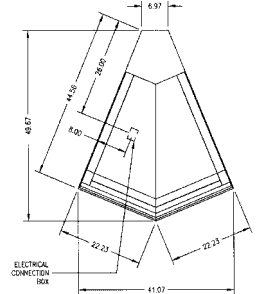

TOP VIEW
SQROC90

TOP VIEW
SQROC90SS

TOP VIEW
SQRIC90

TOP VIEW
SQRIC90SS

TOP VIEW
SQROC45R

TOP VIEW
SQROC45SSR

SPECIFICATIONS:

Model	*Dimensions			Self-Contained 120/60/1	Remote 120/60/1
	L	W	H		
SQROC90	47 3/4"	x 71 1/2"	x 48"	1/2 HP - 11.5 AMPS	6 AMPS
SQROC90SS	47 3/4"	x 71 1/2"	x 32 1/4"	1/2 HP - 11.5 AMPS	6 AMPS
SQRIC90	53 3/4"	x 90 1/4"	x 48"	1/2 HP - 13.8 AMPS	7 AMPS
SQRIC90SS	53 1/2"	x 90 1/4"	x 32 1/4"	1/2 HP - 13.8 AMPS	7 AMPS
SQROC45R	50 1/4"	x 41 1/2"	x 48"	-	6 AMPS
SQROC45SSR	50 1/4"	x 41 1/2"	x 32 1/4"	-	6 AMPS
SQRIC45	53 1/2"	x 57"	x 48"	1/2 HP - 11.5 AMPS	6 AMPS
SQRIC45SS	53"	x 57"	x 32 1/4"	1/2 HP - 11.5 AMPS	6 AMPS

TOP VIEW
SQRIC45

TOP VIEW
SQRIC45SS

SIDE VIEW
Service Case

SIDE VIEW
Self-Serve Case

- *Without decorative end panel.
- Outside 45° corners.
- **When ordering, specify case line-up and pedestal or panel design.**
- Cases are designed to operate in a maximum environment of 75° ambient and 55% relative humidity.
- Due to continuing engineering improvements, specifications are subject to change without notice.