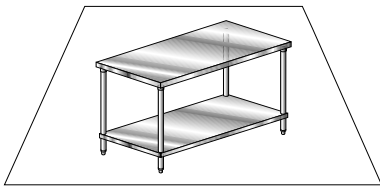

# DIMENSIONAL SPECIFICATIONS

TSB SERIES 4" & 10" Backsplash, Stainless Steel Undershaft

- Tables over 72" in length are shipped with six legs.
- Undershelf O.D. Table Length -2", Table Width -2".
- All feet have a full 1" adjustability.