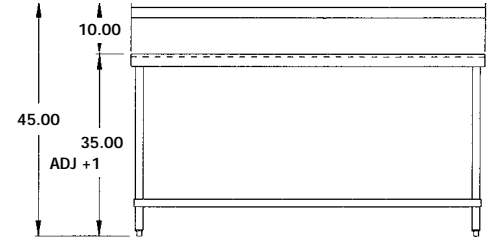

# DIMENSIONAL SPECIFICATIONS

TSB SERIES 4" & 10" Backsplash, Stainless Steel Undershaft

- Tables over 72" in length are shipped with six legs.
- Undershelf O.D. Table Length -2", Table Width -2".
- All feet have a full 1" adjustability.