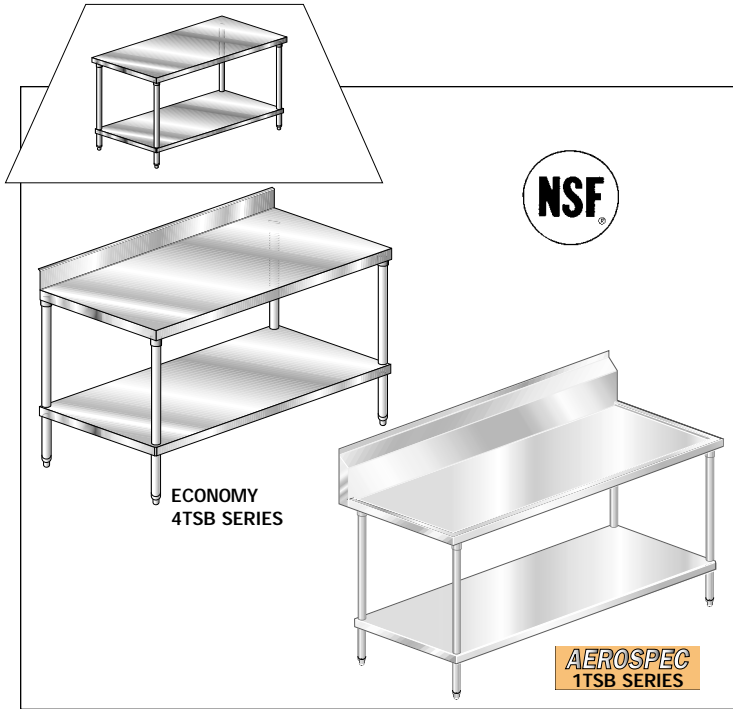

AERO

TSB SERIES 4" & 10" Backsplash, Stainless Steel Undershef

WORK TABLE

Item# _____ Project _____

Quantity	ECONOMY 16GA 430 Model #	DELUX 16GA 304 Model #	PREMIUM 14GA 304 Model #	AEROSPEC 14GA 304 Model #
24" WIDE				
—	4TSB-2424	3TSB-2424	2TSB-2424	1TSB-2424
—	4TSB-2430	3TSB-2430	2TSB-2430	1TSB-2430
—	4TSB-2436	3TSB-2436	2TSB-2436	1TSB-2436
—	4TSB-2448	3TSB-2448	2TSB-2448	1TSB-2448
—	4TSB-2460	3TSB-2460	2TSB-2460	1TSB-2460
—	4TSB-2472	3TSB-2472	2TSB-2472	1TSB-2472
—	4TSB-2484	3TSB-2484	2TSB-2484	1TSB-2484
—	4TSB-2496	3TSB-2496	2TSB-2496	1TSB-2496
—	4TSB-24108	3TSB-24108	2TSB-24108	1TSB-24108
—	4TSB-24120	3TSB-24120	2TSB-24120	1TSB-24120
—	4TSB-24132	3TSB-24132	2TSB-24132	1TSB-24132
—	4TSB-24144	3TSB-24144	2TSB-24144	1TSB-24144

Quantity	ECONOMY 16GA 430 Model #	DELUX 16GA 304 Model #	PREMIUM 14GA 304 Model #	AEROSPEC 14GA 304 Model #
30" WIDE				
—	4TSB-3024	3TSB-3024	2TSB-3024	1TSB-3024
—	4TSB-3030	3TSB-3030	2TSB-3030	1TSB-3030
—	4TSB-3036	3TSB-3036	2TSB-3036	1TSB-3036
—	4TSB-3048	3TSB-3048	2TSB-3048	1TSB-3048
—	4TSB-3060	3TSB-3060	2TSB-3060	1TSB-3060
—	4TSB-3072	3TSB-3072	2TSB-3072	1TSB-3072
—	4TSB-3084	3TSB-3084	2TSB-3084	1TSB-3084
—	4TSB-3096	3TSB-3096	2TSB-3096	1TSB-3096
—	4TSB-30108	3TSB-30108	2TSB-30108	1TSB-30108
—	4TSB-30120	3TSB-30120	2TSB-30120	1TSB-30120
—	4TSB-30132	3TSB-30132	2TSB-30132	1TSB-30132
—	4TSB-30144	3TSB-30144	2TSB-30144	1TSB-30144

Quantity	ECONOMY 16GA 430 Model #	DELUX 16GA 304 Model #	PREMIUM 14GA 304 Model #	AEROSPEC 14GA 304 Model #
36" WIDE				
—	4TSB-3636	3TSB-3636	2TSB-3636	1TSB-3636
—	4TSB-3648	3TSB-3648	2TSB-3648	1TSB-3648
—	4TSB-3660	3TSB-3660	2TSB-3660	1TSB-3660
—	4TSB-3672	3TSB-3672	2TSB-3672	1TSB-3672
—	4TSB-3684	3TSB-3684	2TSB-3684	1TSB-3684
—	4TSB-3696	3TSB-3696	2TSB-3696	1TSB-3696
—	4TSB-36108	3TSB-36108	2TSB-36108	1TSB-36108
—	4TSB-36120	3TSB-36120	2TSB-36120	1TSB-36120
—	4TSB-36132	3TSB-36132	2TSB-36132	1TSB-36132
—	4TSB-36144	3TSB-36144	2TSB-36144	1TSB-36144

MATERIAL

1. **TOP**
2. 1 1/2" turn down on 3 sides.
   - Rear has a 4" splash.
   - Two heavy gauge steel box channels on 24" wide tables for rigidity.
   - Three heavy gauge steel box channels on 30" tables for rigidity.
   - Four heavy gauge steel box channels on 36" tables for rigidity.
   - Sound deadened between table top and channels.
3. **SHELF**
4. 18 gauge 430 series stainless steel.
5. **LEGS**
6. 1 1/2" O.D. 16 gauge 304 series stainless steel tubing, complete with 1" adjustable, impact resistant, white metal feet.

DESIGN FEATURES

- Undershef is the largest in the industry.
- Undershef is fully adjustable and flexible in design.
- All tables fully cartoned.
- Easily assembled.

EXCLUSIVE AERO SAFETY EDGE

- Table and undershef hemmed to eliminate cuts from rough edges.

CONSTRUCTION

- Top is polished to a #4 mill finish.
- Heliarc welded construction creates uniform, rock-solid unit.
- Gussets fully welded for extra rigidity.
- All tables shipped K.D.

AEROSPEC