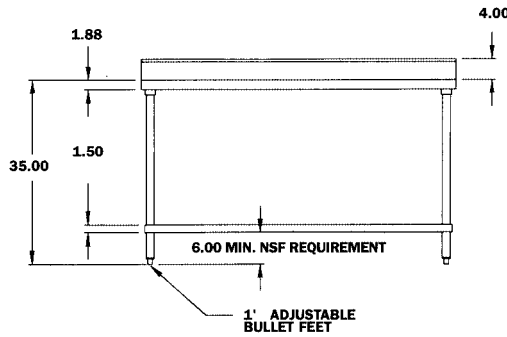

# DIMENSIONAL SPECIFICATIONS

TSB SERIES 4" & 10" Backsplash, Stainless Steel Undershaft

- Tables over 72" in length are shipped with six legs.
- Undershelf O.D. Table Length -2", Table Width -2".
- All feet have a full 1" adjustability.