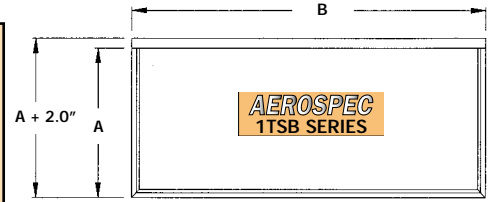

# DIMENSIONAL SPECIFICATIONS

TSB SERIES 4" & 10" Backsplash, Stainless Steel Undershaft

- Tables over 72" in length are shipped with six legs.
- Undershelf O.D. Table Length -2", Table Width -2".
- All feet have a full 1" adjustability.