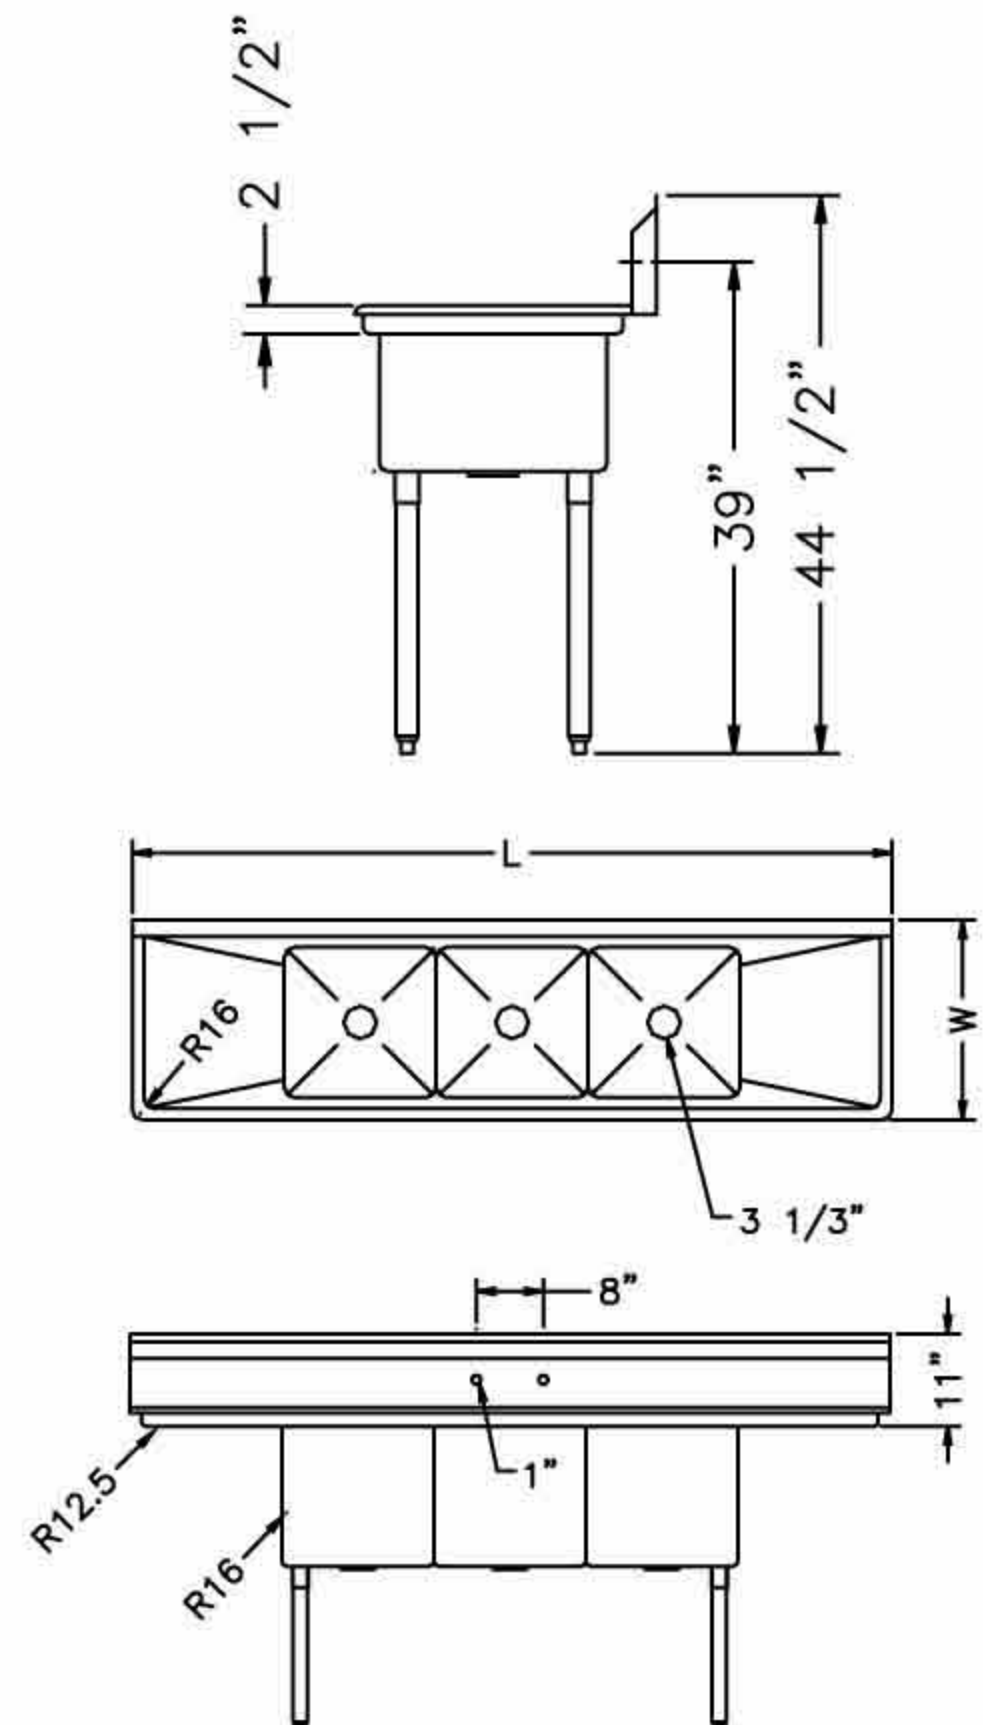

Compartment Sinks

High Quality 304 Stainless Steel

.....THREE COMPARTMENT SINK

TSA-3-D1 VIEW

(unit : inch)

Model	Ga.	Bowl Size			Overall Size			Net Weight
		W	L	H	W	L	H	
TSA-3-12-D1	18	18	18	12	24	90	44 ^{1/2}	84
TSA-3-12-L1	18	18	18	12	24	75	44 ^{1/2}	77
TSA-3-12-R1	18	18	18	12	24	75	44 ^{1/2}	77
TSA-3-14-D1	18	18	18	14	24	90	44 ^{1/2}	88
TSA-3-14-D2	18	18	18	14	24	102	44 ^{1/2}	94
TSA-3-14-N	18	18	18	14	24	60	44 ^{1/2}	75
TSA-3C-D1	18	18	18	11	24	57	44 ^{1/2}	99
TSA-3-D1	18	18	18	11	24	90	44 ^{1/2}	82
TSA-3-L1	18	18	18	11	24	75	44 ^{1/2}	75
TSA-3-N	18	18	18	11	24	60	44 ^{1/2}	68
TSA-3-R1	18	18	18	11	24	75	44 ^{1/2}	75
TSA-4-14-D2	18	18	18	14	24	120	44 ^{1/2}	115
TSA-4-D1	18	18	18	11	24	108	44 ^{1/2}	100
TSA-4-N	18	18	18	11	24	78	44 ^{1/2}	87
TSB-3-D2	16	24	24	14	30	120	44 ^{1/2}	161
TSB-3-L2	16	24	24	14	30	99	44 ^{1/2}	147
TSB-3-N	16	24	24	14	30	78	44 ^{1/2}	133
TSB-3-R2	16	24	24	14	30	99	44 ^{1/2}	147
TSCS-3-21	18	14	10	10	20	60	43 ^{2/3}	63
TSCS-3-23	18	16	14	12	22	72	43 ^{2/3}	89